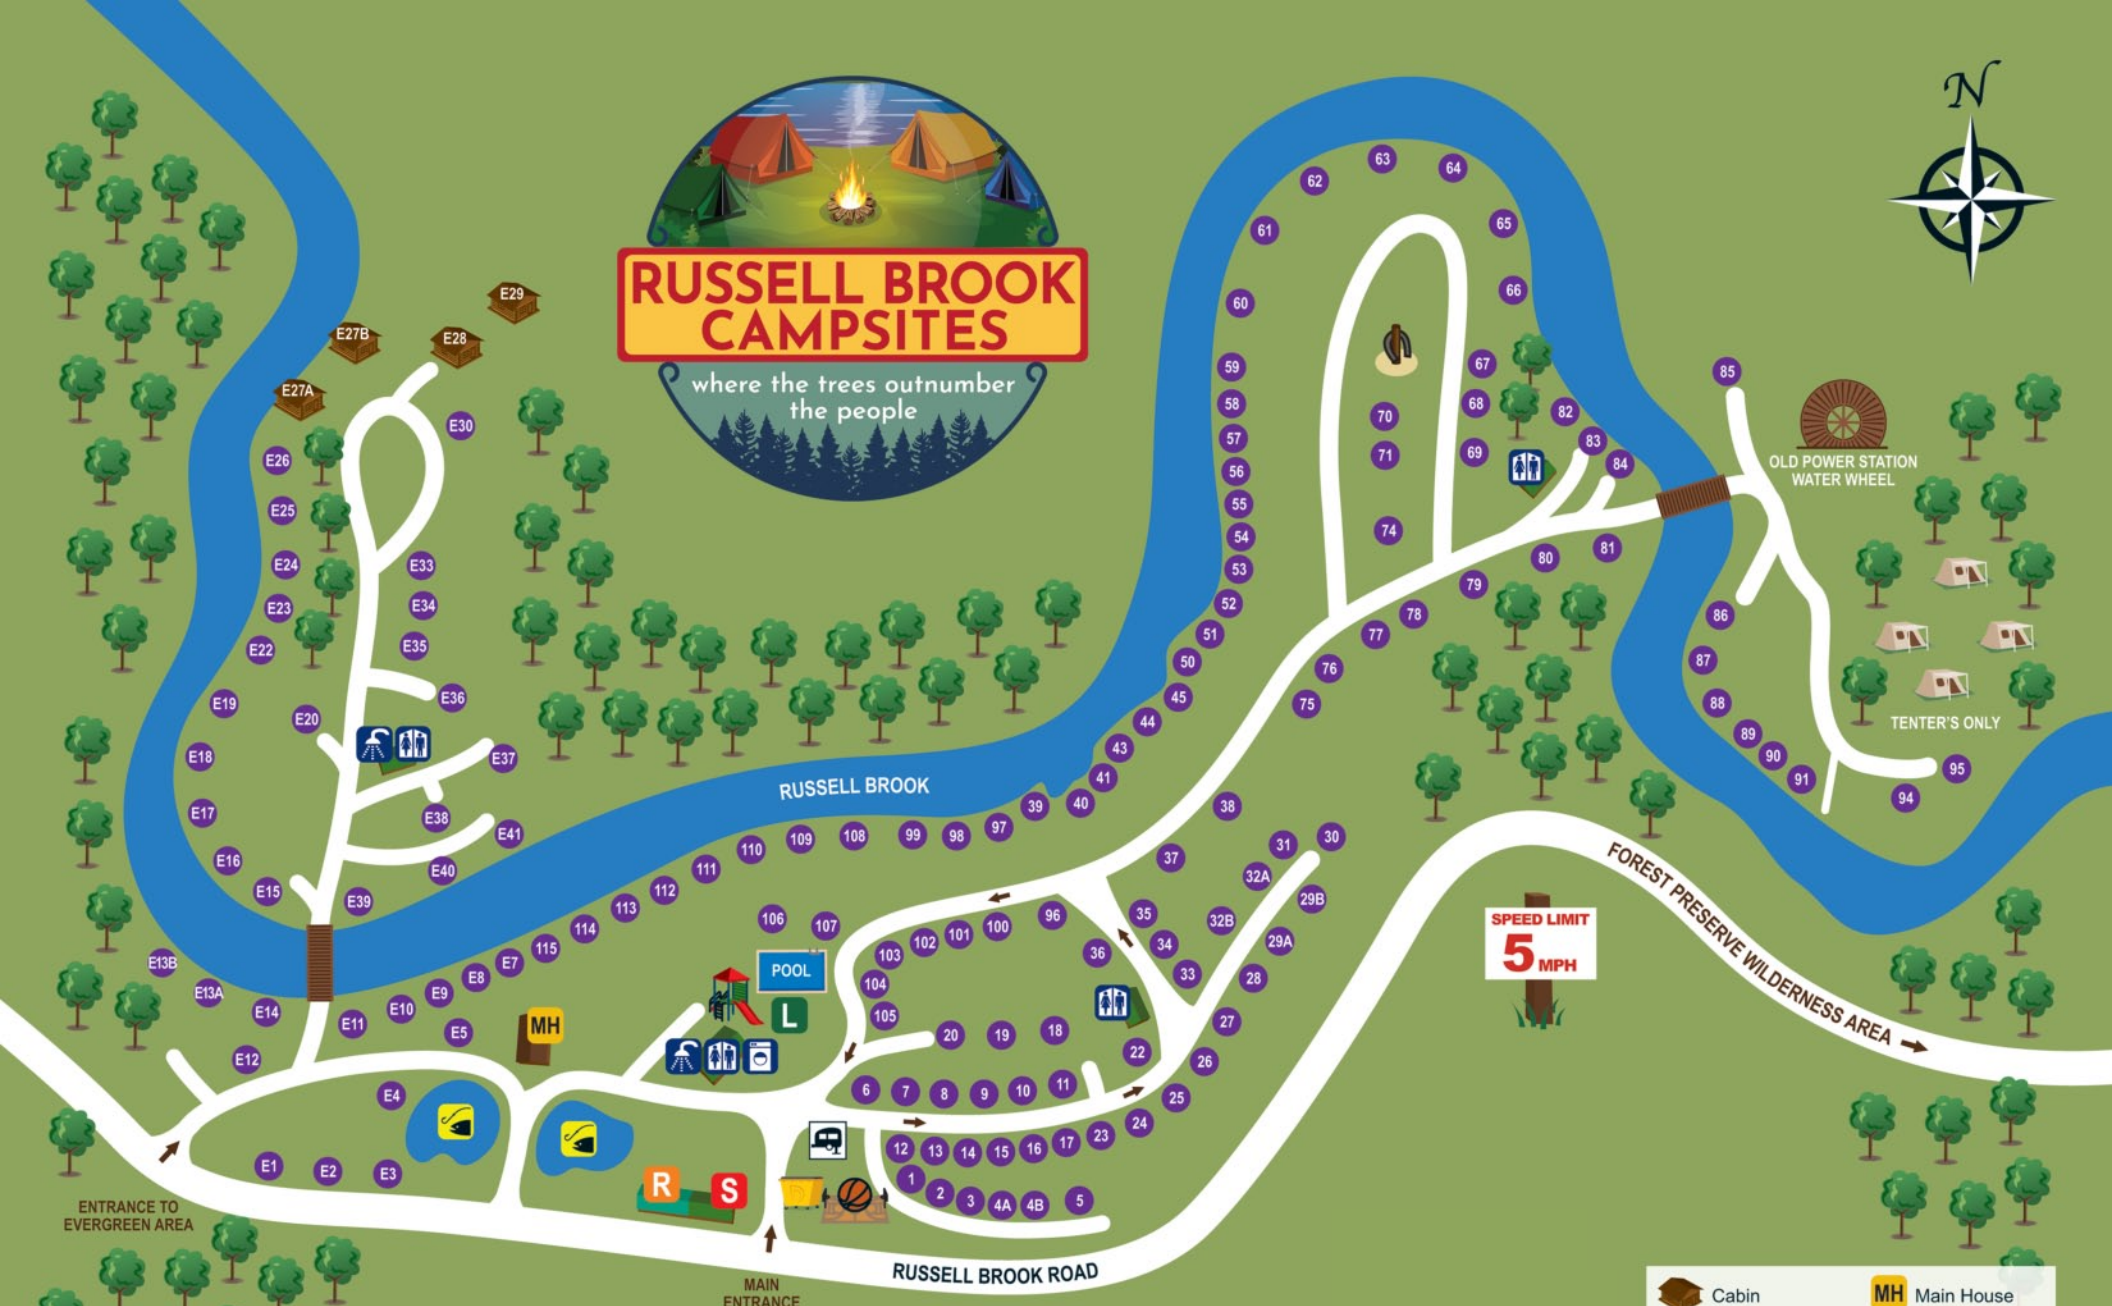

RUSSELL BROOK CAMPSITES

where the trees outnumber the people

OLD POWER STATION WATER WHEEL

TENTER'S ONLY

SPEED LIMIT
5 MPH

FOREST PRESERVE WILDERNESS AREA

101 Russell Brook Road
Roscoe, NY 12776
(607) 498-5416
www.RussellBrook.com

SITE

- | | |
|------------------|-----------------|
| Cabin | Main House |
| Dump Station | Office & Store |
| Garbage Drop Off | Library |
| Laundry | Horse Shoe Pit |
| Restrooms | Mini-Basketball |
| Showers | Fishing Pond |
| Rec Hall | Play Area |